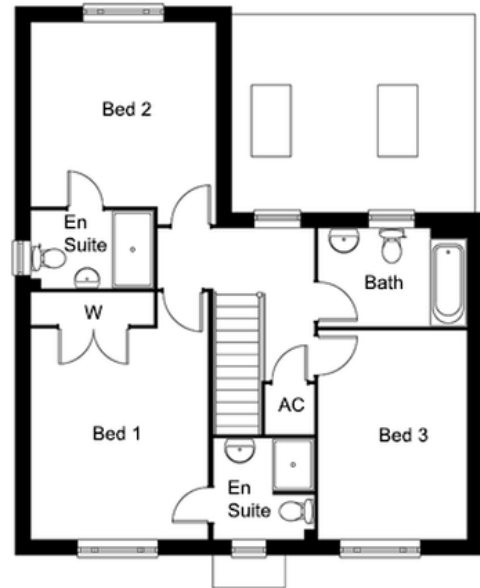

Plot 12 | Houlton, Rugby

£ Under Offer  3 Bedrooms

ABOUT THIS PROPERTY

- Open plan kitchen/dining room
- Living room
- Study
- Utility room
- Downstairs WC
- Beds 1 & 2 with en suites
- Fibre broadband - up to 1 Gbps
- Air source heat pump, underfloor heating to the ground floor and radiators to upper floors
- Garage

GROUND FLOOR DIMENSIONS

- Living room 5.3m x 3.4m
- Kitchen 4.6m x 3.6m
- Dining 4.4m x 3.2m
- Study 3.8m x 2.7m
- Utility 2m x 1.7m
- WC 2m x 0.8m

FIRST FLOOR DIMENSIONS

- Bedroom 1 4.1m x 3.4m (incl. wardrobe)
- En suite 1.9m x 1.9m
- Bedroom 2 3.6m x 3.5m min
- En suite 2.3m x 1.5m
- Bedroom 3 4m x 2.8m
- Bathroom 2.8m x 1.7m