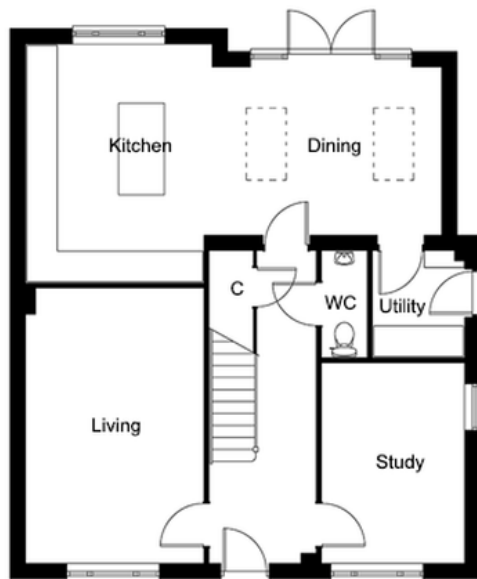

Plot 12 | Houlton, Rugby

£ Under Offer  3 Bedrooms

ABOUT THIS PROPERTY

- Open plan kitchen/dining room
- Living room
- Study
- Utility room
- Downstairs WC
- Beds 1 & 2 with en suites
- Fibre broadband - up to 1 Gbps
- Air source heat pump, underfloor heating to the ground floor and radiators to upper floors
- Garage

INCLUDED AS STANDARD

- Choice of Symphony kitchen units with quartz worktops and upstand*
- Integrated NEFF (or equivalent) kitchen appliances (single oven, combination oven, fridge/freezer, induction hob, hood & dishwasher)
- Choice of sanitary ware from Ideal Standard*
- Choice of Porcelanosa ceramic wall & floor tiles to WC, kitchen, bathroom & en suites*
- Choice of wall paint colours*
- Chrome towel rails to all bathrooms
- Superfast FTTP broadband available with speeds up to 1 Gbps
- Alarm to house and garage
- EV charging point
- Turf to front and rear gardens
- Outside tap

GROUND FLOOR DIMENSIONS

- Living room 5.3m x 3.4m
- Kitchen 4.6m x 3.6m
- Dining 4.4m x 3.2m
- Study 3.8m x 2.7m
- Utility 2m x 1.7m
- WC 2m x 0.8m

FIRST FLOOR DIMENSIONS

- Bedroom 1 4.1m x 3.4m (incl. wardrobe)
- En suite 1.9m x 1.9m
- Bedroom 2 3.6m x 3.5m min
- En suite 2.3m x 1.5m
- Bedroom 3 4m x 2.8m
- Bathroom 2.8m x 1.7m